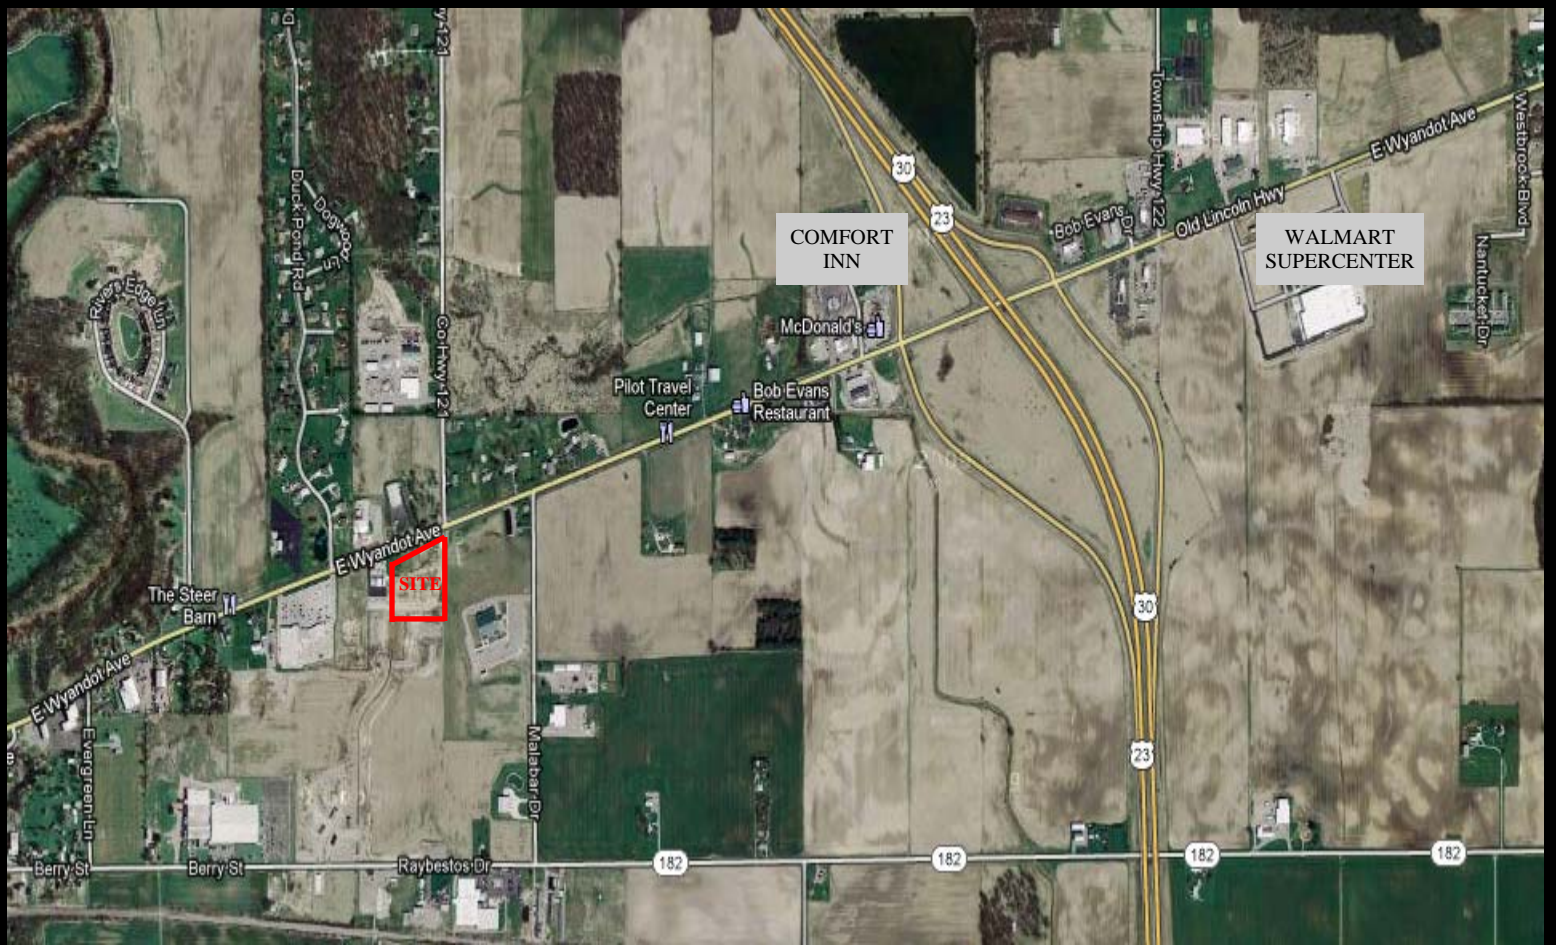

# 1255-1275 EAST WYANDOT AVE.

UPPER SANDUSKY | OH 43351

LAND FOR SALE ON RETAIL CORRIDOR

- 1 - 4.5 ACRES FOR SALE
- WILL SUB-DIVIDE
- \$250,000/ACRE
- ZONED COMMERCIAL
- UTILITIES AVAILABLE AT SITE
- ON MAJOR TRUCK ROUTE