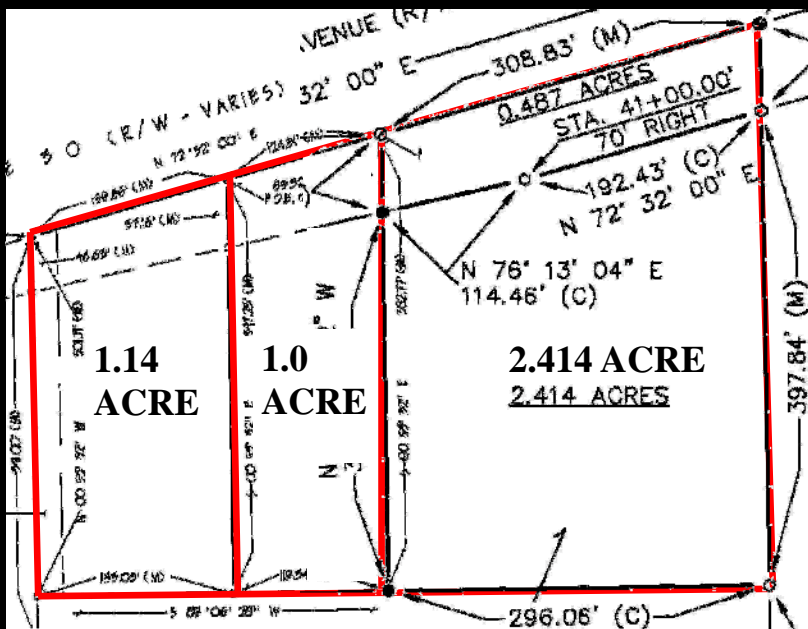

# 1255-1275 EAST WYANDOT AVE.

UPPER SANDUSKY | OH 43351

LAND FOR SALE ON RETAIL CORRIDOR

- 1 - 4.5 ACRES FOR SALE
- WILL SUB-DIVIDE
- \$250,000/ACRE
- ZONED COMMERCIAL
- UTILITIES AVAILABLE AT SITE
- ON MAJOR TRUCK ROUTE